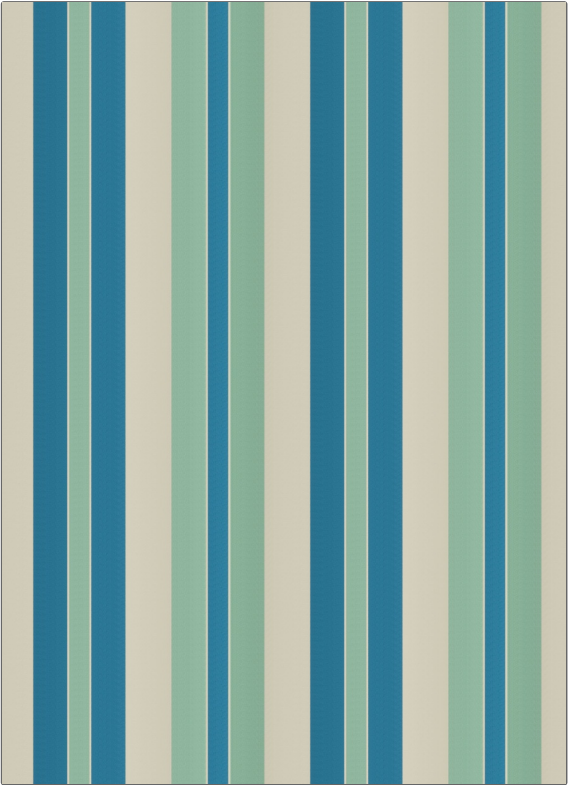

# Fabric Product Details

**PATTERN** Sashay  
**COLOR** 02

**BRAND** Vervain  
**APPLICATION** Fabric

**CATEGORIES** Silk  
**COLORS** Blue, Green

**DESIGN TYPES** Stripes, Contemporary / Modern  
**SCALE** Large

**RAILROADED** Not Railroaded

<b>WIDTH</b> 54.00 in (137.16 cm)	<b>VERTICAL REPEAT</b> 0.00 in (0.00 cm)	<b>HORIZONTAL REPEAT</b> 27.37 in (69.52 cm)	<b>CONTENT</b> 80% Cotton, 20% Silk
<b>BACKING</b>	<b>PRODUCT NUMBER</b> 5036502	<b>COUNTRY</b> India	<b>CLEANING CODES</b> S