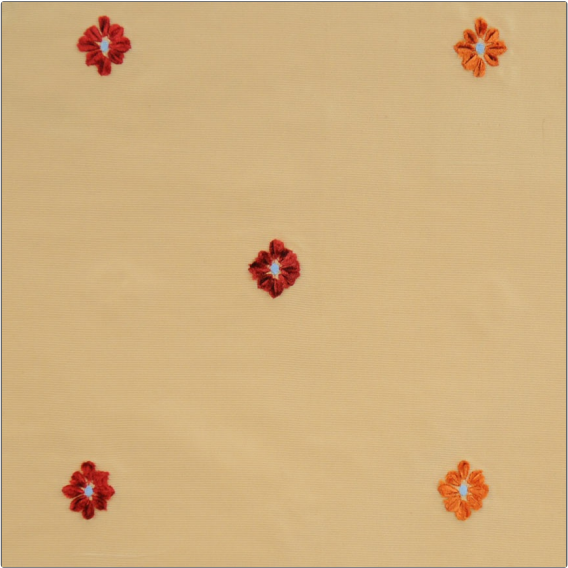

# Fabric Product Details

**PATTERN** Zumbra  
**COLOR** 03

**BRAND** Vervain  
**APPLICATION** Fabric

**CATEGORIES** Silk, Velvet / Grospoint, Crewels / Embroideries  
**COLORS** Beige, Gold, Orange / Spice, Red

**DESIGN TYPES** Embroidery, Novelty, Diamond  
**SCALE** Small

**RAILROADED**  
 Not Railroaded

WIDTH	VERTICAL REPEAT	HORIZONTAL REPEAT	CONTENT
54.00 in (137.16 cm)	7.50 in (19.05 cm)	12.50 in (31.75 cm)	100% Silk
BACKING	PRODUCT NUMBER	COUNTRY	CLEANING CODES
	0552403	India	S