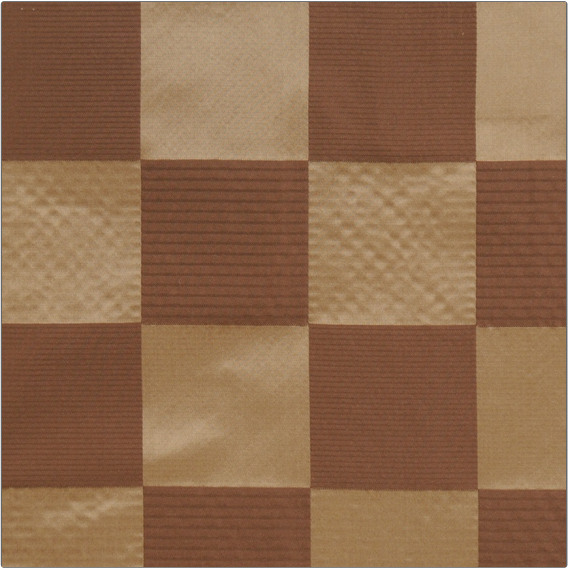

# Fabric Product Details

**PATTERN** Lucerne  
**COLOR** 04

<b>BRAND</b>	<b>APPLICATION</b>
<b>Vervain</b>	<b>Fabric</b>
<b>CATEGORIES</b>	<b>COLORS</b>
<b>Silk, Wovens</b>	<b>Brown, Taupe / Tan</b>
<b>DESIGN TYPES</b>	<b>SCALE</b>
<b>Geometric, Small Scale Woven, Check / Plaid, Contemporary / Modern</b>	<b>Small</b>
<b>RAILROADED</b>	
<b>Not Railroaded</b>	

WIDTH	VERTICAL REPEAT	HORIZONTAL REPEAT	CONTENT
51.00 in (129.54 cm)	5.00 in (12.70 cm)	5.00 in (12.70 cm)	100% Silk
BACKING	PRODUCT NUMBER	COUNTRY	CLEANING CODES
	0553604	Italy	S

**ADDITIONAL PRODUCT NOTES**

Exclusive Pattern, Silks Are Not, Guaranteed Against Fading Or, For Precise Color Matching,, Colorfastness And Durability.