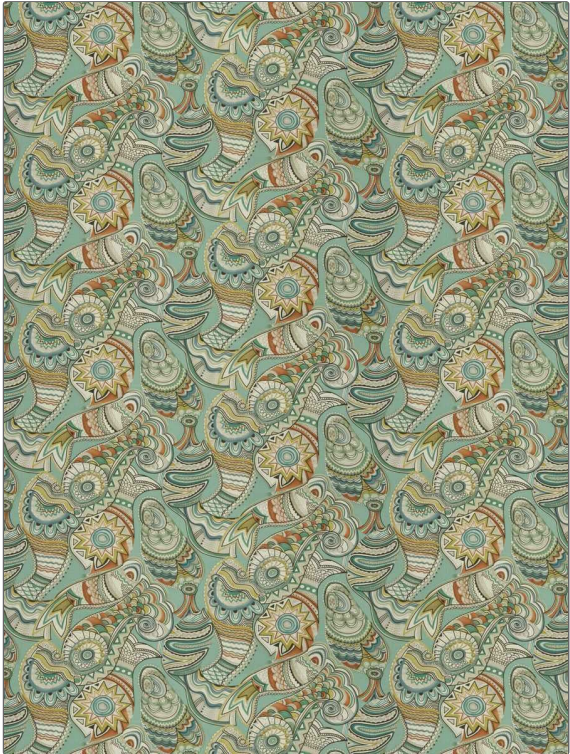

# Fabric Product Details

<b>PATTERN</b>	<b>Magura</b>
<b>COLOR</b>	<b>Reef</b>
<b>BRAND</b>	<b>APPLICATION</b>
<b>Vervain</b>	<b>Fabric</b>
<b>USES</b>	<b>CATEGORIES</b>
<b>Bedding</b>	<b>Prints, Linen</b>
<b>BOOK</b>	<b>COLORS</b>
<b>Vervain Fall 2016</b>	<b>Aqua / Teal, Orange / Spice</b>
<b>DESIGN TYPES</b>	<b>SCALE</b>
<b>Animal, Global / Ethnic, Novelty, Print Pattern</b>	<b>Large</b>
<b>RAILROADED</b>	
<b>Not Railroaded</b>	

<b>WIDTH</b>	<b>VERTICAL REPEAT</b>	<b>HORIZONTAL REPEAT</b>	<b>CONTENT</b>
<b>54.00 in (137.16 cm)</b>	<b>16.50 in (41.91 cm)</b>	<b>17.50 in (44.45 cm)</b>	<b>100% Linen</b>
<b>BACKING</b>	<b>DOUBLE RUBS</b>	<b>PRODUCT NUMBER</b>	<b>COUNTRY</b>
	<b>Exceeds 8,000 Double Rubs</b>	<b>7519603</b>	<b>Italy</b>
<b>CLEANING CODES</b>			
<b>S</b>			

<b>ADDITIONAL PRODUCT NOTES</b>
<b>Passes 8,000 Martindale Tst, Half Drop Repeat, Exclusive Pattern</b>