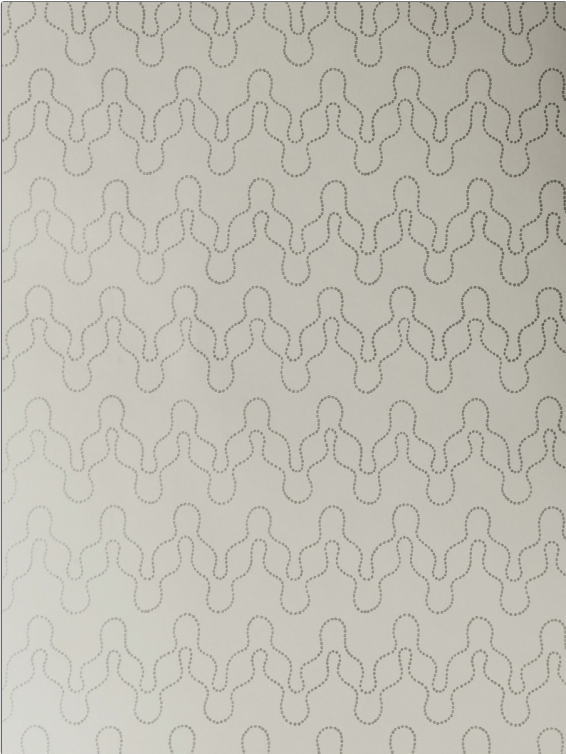

# Wallcovering Product Details

**PATTERN** 90016W Richter M  
**COLOR** Cool Fog 01

<b>BRAND</b>	<b>APPLICATION</b>
Vervain	Wallcovering
<b>CATEGORIES</b>	<b>BOOK</b>
Non - Woven	Barry Dixon Wallcovering
<b>COLORS</b>	<b>DESIGN TYPES</b>
Grey, Metallic	Global / Ethnic, Novelty, Contemporary / Modern, Abstract, Dots / Circles

<b>WIDTH</b>	<b>VERTICAL REPEAT</b>	<b>HORIZONTAL REPEAT</b>	<b>CONTENT</b>
27.00 in (68.58 cm)	18.00 in (45.72 cm)	27.00 in (68.58 cm)	45% Wood Pulp, 20% Mineral Filler, 20% Binder, 15% Polyester
<b>BACKING</b>	<b>FIRE CODES</b>	<b>PRODUCT NUMBER</b>	<b>DATE BOOKED</b>
Strippable, Pretrimmed	Ce Mark Certified, Passes EN15102	7692801	02/2017
<b>COUNTRY</b>			
United Kingdom			

**ADDITIONAL PRODUCT NOTES**

Strippable, Pretrimmed, Latex Free, Paste The Wall, Ce Mark Certified, Passes EN15102, Straight / Side Match, Nonwoven Paper, Spongeable, Unpasted, Exclusive Pattern