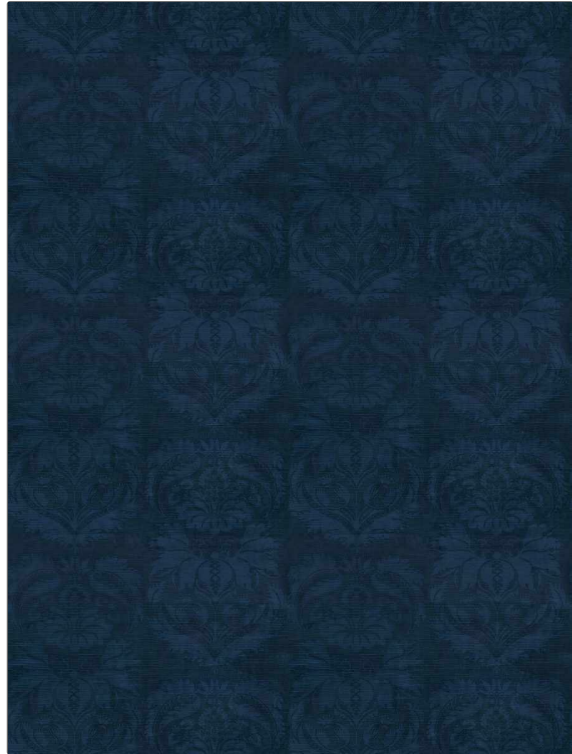

Fabric Product Details

PATTERN Louis, Louis!
COLOR Sapphire

BRAND

Vervain

APPLICATION

Fabric

USES

Upholstery

CATEGORIES

Ottoman / Faille, Velvet / Grospoint, Prints

BOOK

Caroline Price For Montespan

COLORS

Blue

DESIGN TYPES

Damask

SCALE

Large

RAILROADED

Not Railroaded

WIDTH

55.00 in (139.70 cm)

VERTICAL REPEAT

23.00 in (58.42 cm)

HORIZONTAL REPEAT

27.00 in (68.58 cm)

CONTENT

Pile: 100% Viscose, Base: 56% Viscose, 44% Polyester

BACKING

100% Acrylic Backing

FIRE CODES

UFAC Class I / NFPA 260

DOUBLE RUBS

Exceeds 45,000 Double Rubs (Wyzenbeek Method)

PRODUCT NUMBER

8285404

DATE BOOKED

08/2022

COUNTRY

Italy

CLEANING CODES

S

ADDITIONAL PRODUCT NOTES

Passes 50,000 Martindale Tst, Ca Tb 117-2013, 100% Acrylic Backing, Exclusive Pattern, Refer To Image Under Sample