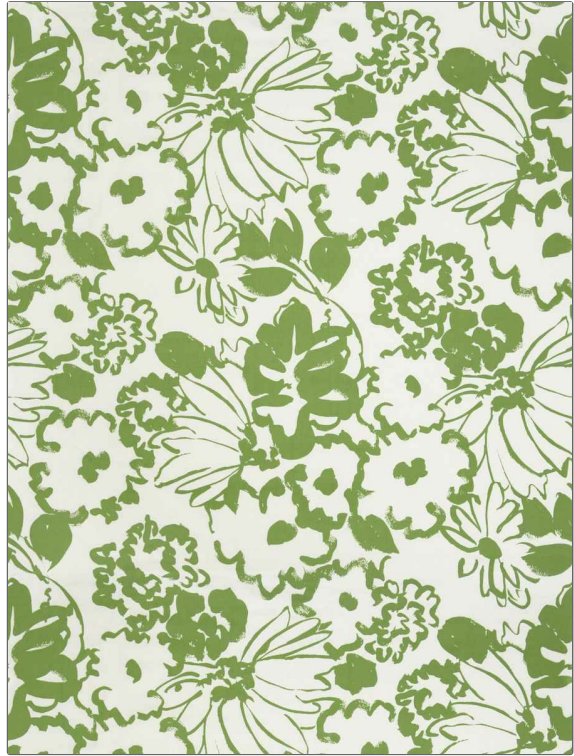

Fabric Product Details

PATTERN Chateau De Clagny
COLOR 04

BRAND	APPLICATION
Vervain	Fabric
USES	CATEGORIES
Bedding, Drapery	Prints
COLORS	DESIGN TYPES
Green	Floral, Tropical / Botanical
SCALE	RAILOADED
Large	Not Railed

WIDTH	VERTICAL REPEAT	HORIZONTAL REPEAT	CONTENT
54.00 in (137.16 cm)	54.50 in (138.43 cm)	54.00 in (137.16 cm)	100% Cotton
BACKING	FIRE CODES	DOUBLE RUBS	PRODUCT NUMBER
	UFAC Class I / NFPA 260	Exceeds 18,000 Double Rubs (Wyzenbeek Method)	8906004
COUNTRY	CLEANING CODES		
Printed In USA	S		